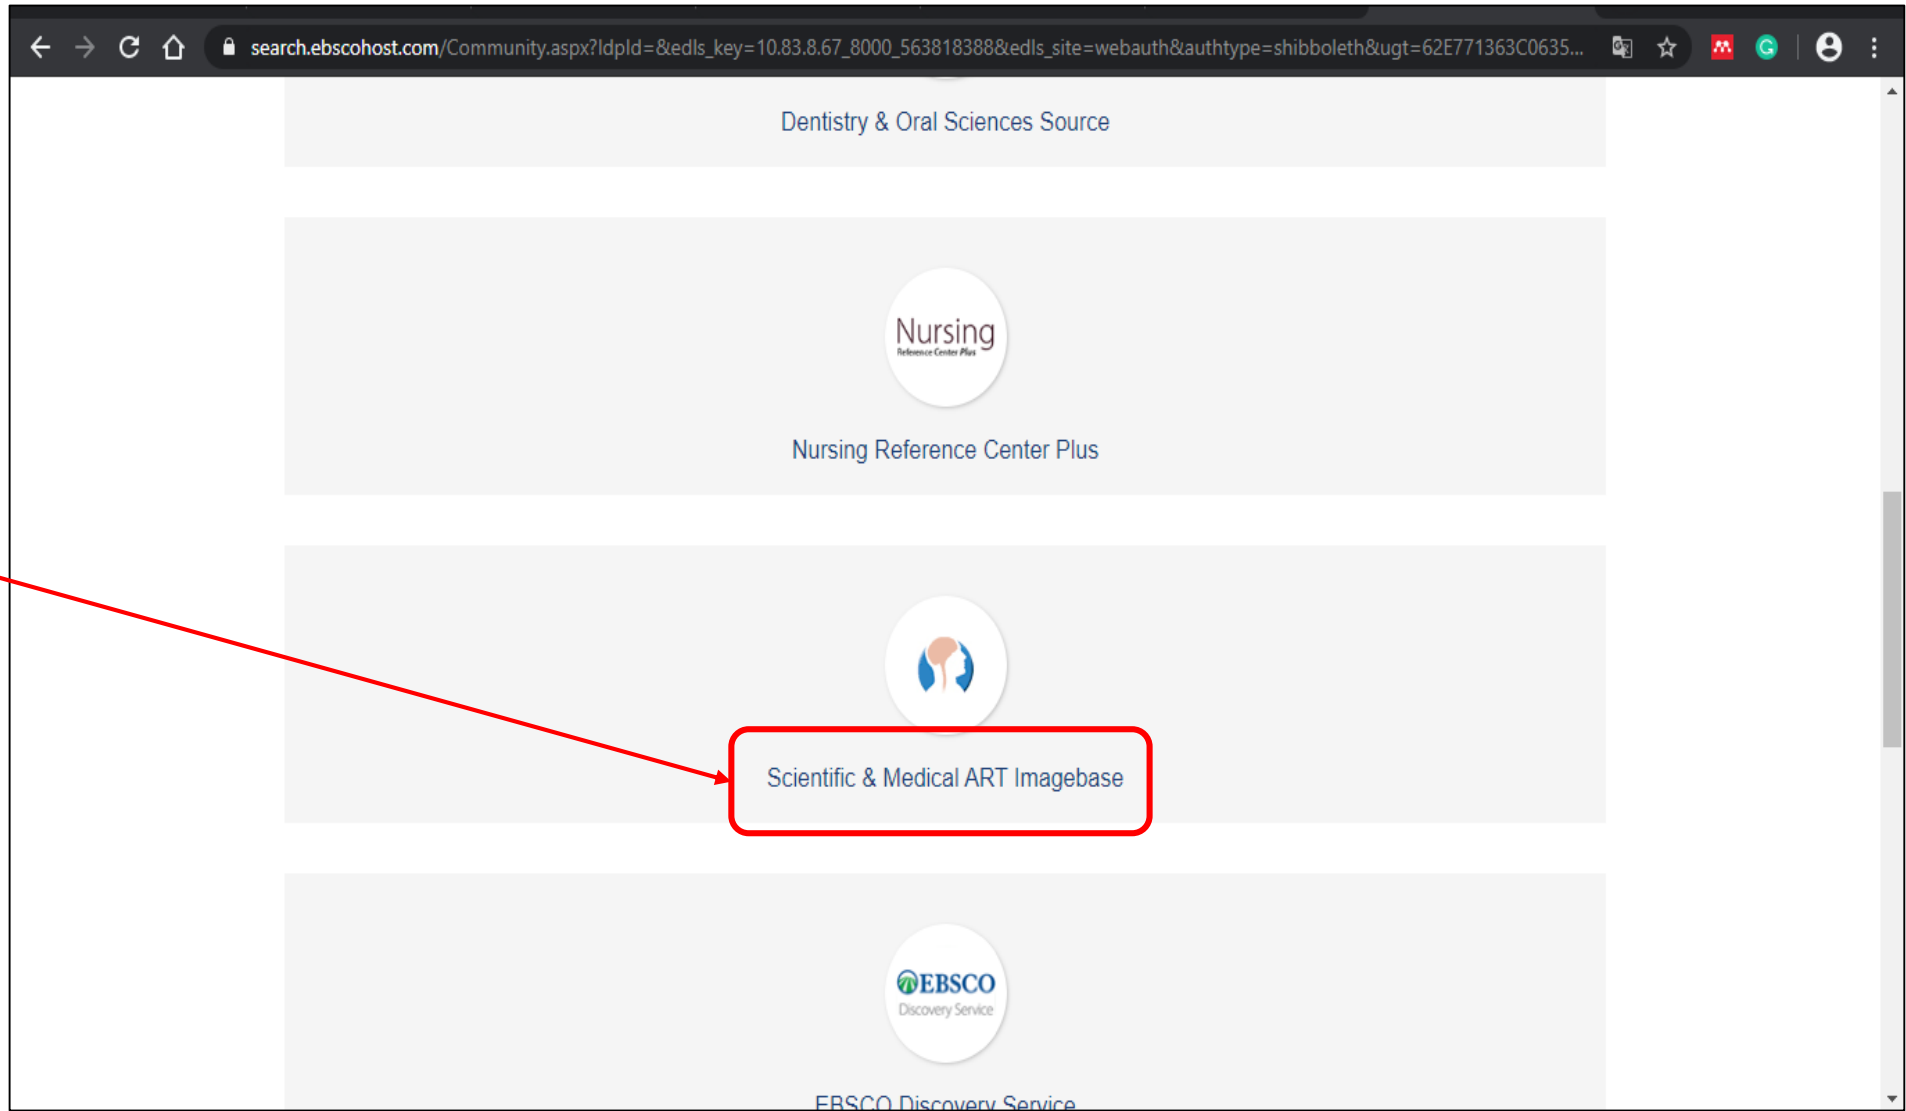

EBSCOhost

The EBSCOhost platform makes available more than 375 full-text and secondary research databases and more than 300,000 eBooks and audiobooks.

6

Enter your IMU username & password.

7

Click 'Login'

8

Scroll down and click  
'Scientific & Medical  
ART Imagebase'

Once successfully login, you are good to go and have full access of  
**Scientific & Medical ART Imagebase.**

The screenshot shows the homepage of the Scientific & Medical ART (SMART) Imagebase website. The browser address bar displays the URL: [ebsco.smartimagebase.com/?TOKEN=EBSCO-97b4ef4bed74e1623d4dc696e0c1a5ef&custid=ns004320](https://ebsco.smartimagebase.com/?TOKEN=EBSCO-97b4ef4bed74e1623d4dc696e0c1a5ef&custid=ns004320). A green banner at the top contains the text: "Welcome to Scientific & Medical ART (SMART) Imagebase. [Create a personalized account](#)".

The main navigation area includes the SMART Imagebase logo (Scientific & Medical ART) on the left, and "About" and "Contact Us" links on the right. A "Contact Us" button is also present.

A search bar is located below the navigation, with a "Search" placeholder, a magnifying glass icon, and a "Browse" button with an eye icon.