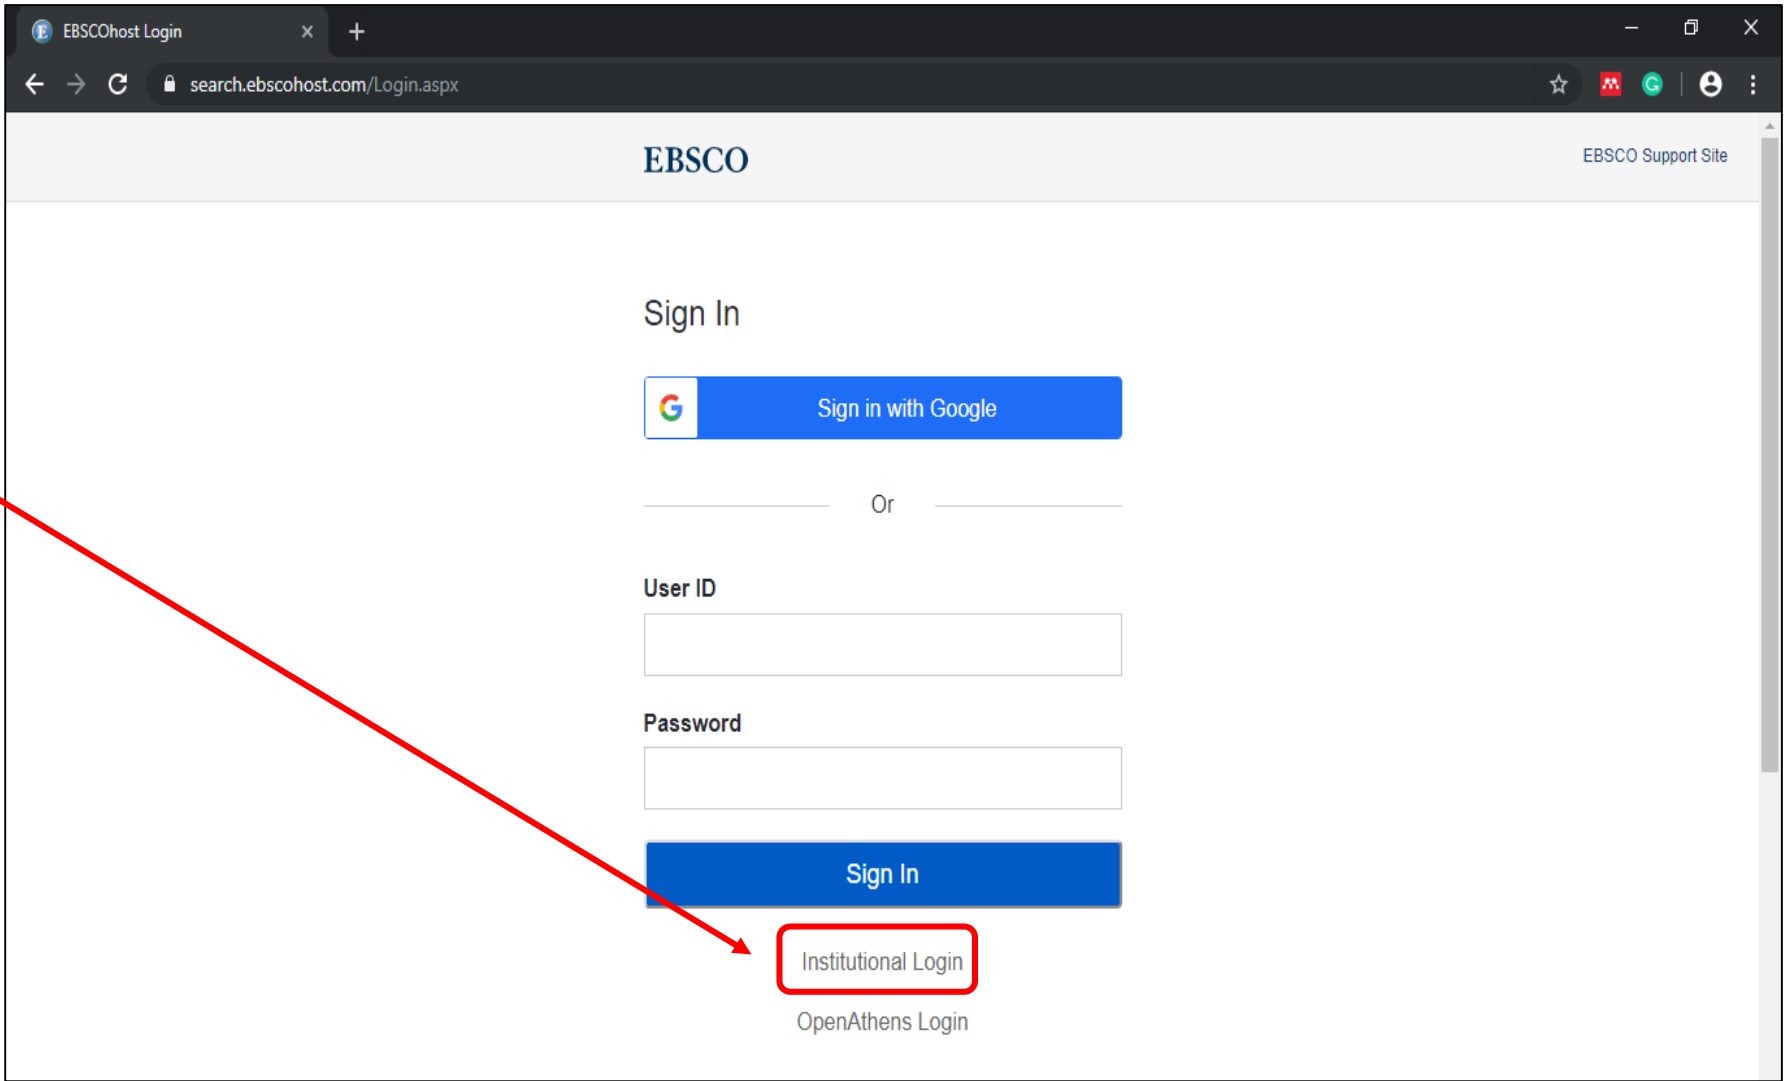

3

Click 'Institutional Login'

4

Click 'Select your Region or group' and select 'SIFULAN Malaysian Access Federation'

The screenshot shows the EBSCOhost Institutional Login page. The browser address bar displays the URL: `search.ebscohost.com/webauth/Presentation/Views/Web/ShibWAYFForm.aspx?entityID=http%3a%2f%2fshibboleth.ebscohost.com&return=https%3a%2f%2f...&...`. The page title is "EBSCOhost - world's foremost provider of information services". The main heading is "Institutional Login" with the subtext "To login using your institution's login credentials, select a region or group." A dropdown menu is open, listing various institutions. The "SIFULAN Malaysian Access Federation" option is highlighted with a red box. To the right of the dropdown is a circular collage of logos for various partner institutions, including DynaMED, EBSCO HOST, and others. Below the logos is a link that says "Learn more about EBSCO Information Services Product & Services". At the bottom of the page, there is a footer with "EBSCOhost Connection", "© 2019 EBSCO Industries, Inc. All rights reserved", and "EBSCO Green Initiatives".