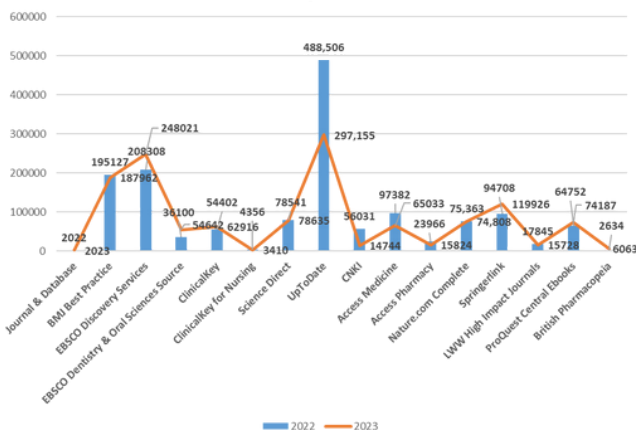

e-Resources Usage Statistics

Platform Usage 2022 vs 2023