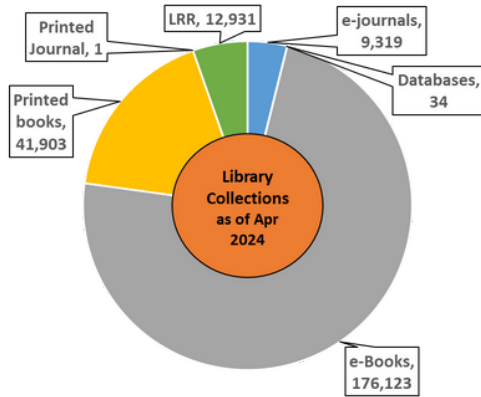

Collections