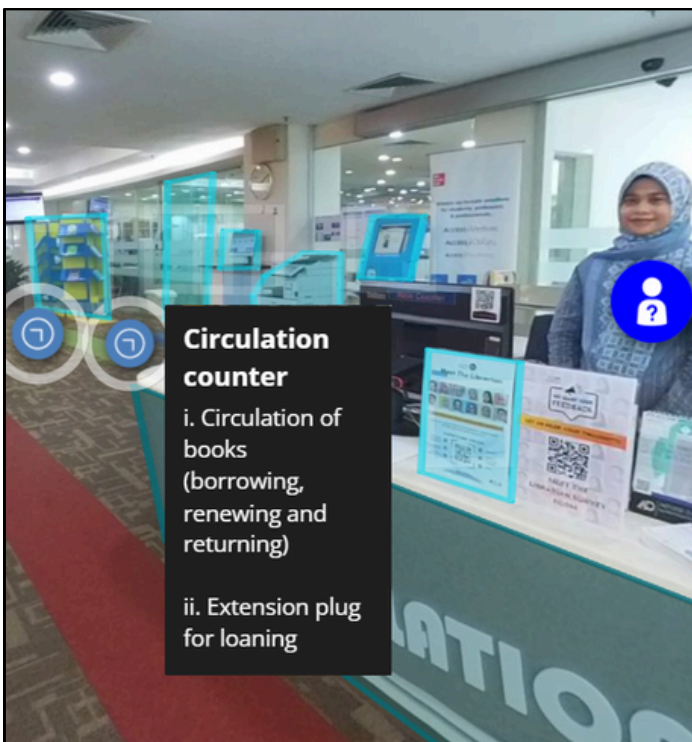

# Facilities

- Cafe within the library
- Collaborative Study Area for large group discussion
- e-Gate with RFID security detector
- e-labs within the library with 45 PCs
- Free-flow arrangement of tables and chairs
- Individual Carrels
- Library Lobby Area for students and staff activities
- Library Portal to access digital collections (<https://i-lib.imu.edu.my>)
- Quiet / Private Study Area
- Photocopy cum printing machines
- Small discussion rooms
- Self-checkout machine
- Book Drop machine to return books at any time