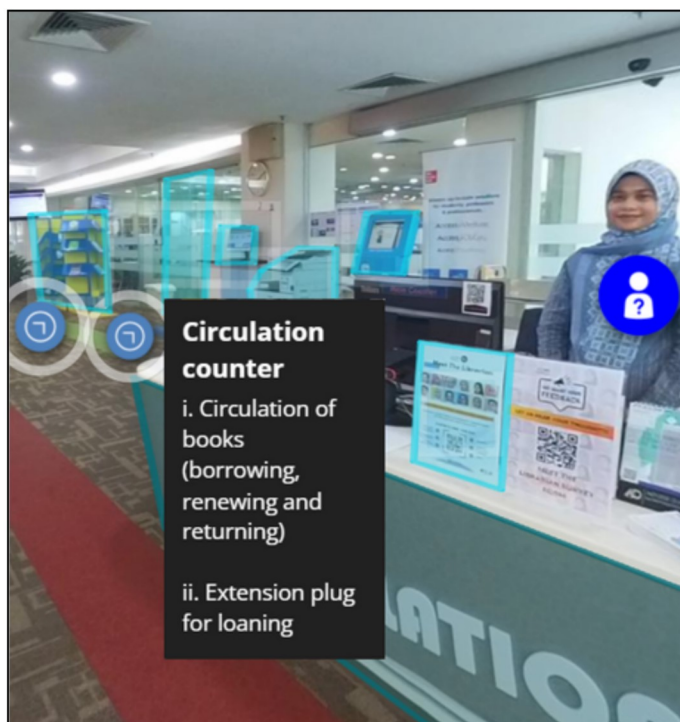

# Our Libraries

**MAIN LIBRARY**  
Bukit Jalil Campus

**Technology Park**  
Campus

**Seremban**  
Clinical Campus

**Kuala Pilah**  
Clinical Campus

**Kluang**  
Clinical Campus

**Batu Pahat**  
Clinical Campus

## Facilities

- Cafe within the library
- Collaborative Study Area for large group discussion
- e-Gate with RFID security detector
- e-labs within the library with 45 PCs
- Free-flow arrangement of tables and chairs
- Individual Carrels
- Library Lobby Area for students and staff activities
- Library Portal to access digital collections (<https://i-lib.imu.edu.my>)
- Quiet / Private Study Area
- Photocopy cum printing machines
- Small discussion rooms
- Self-checkout machine
- Book Drop machine to return books at any time