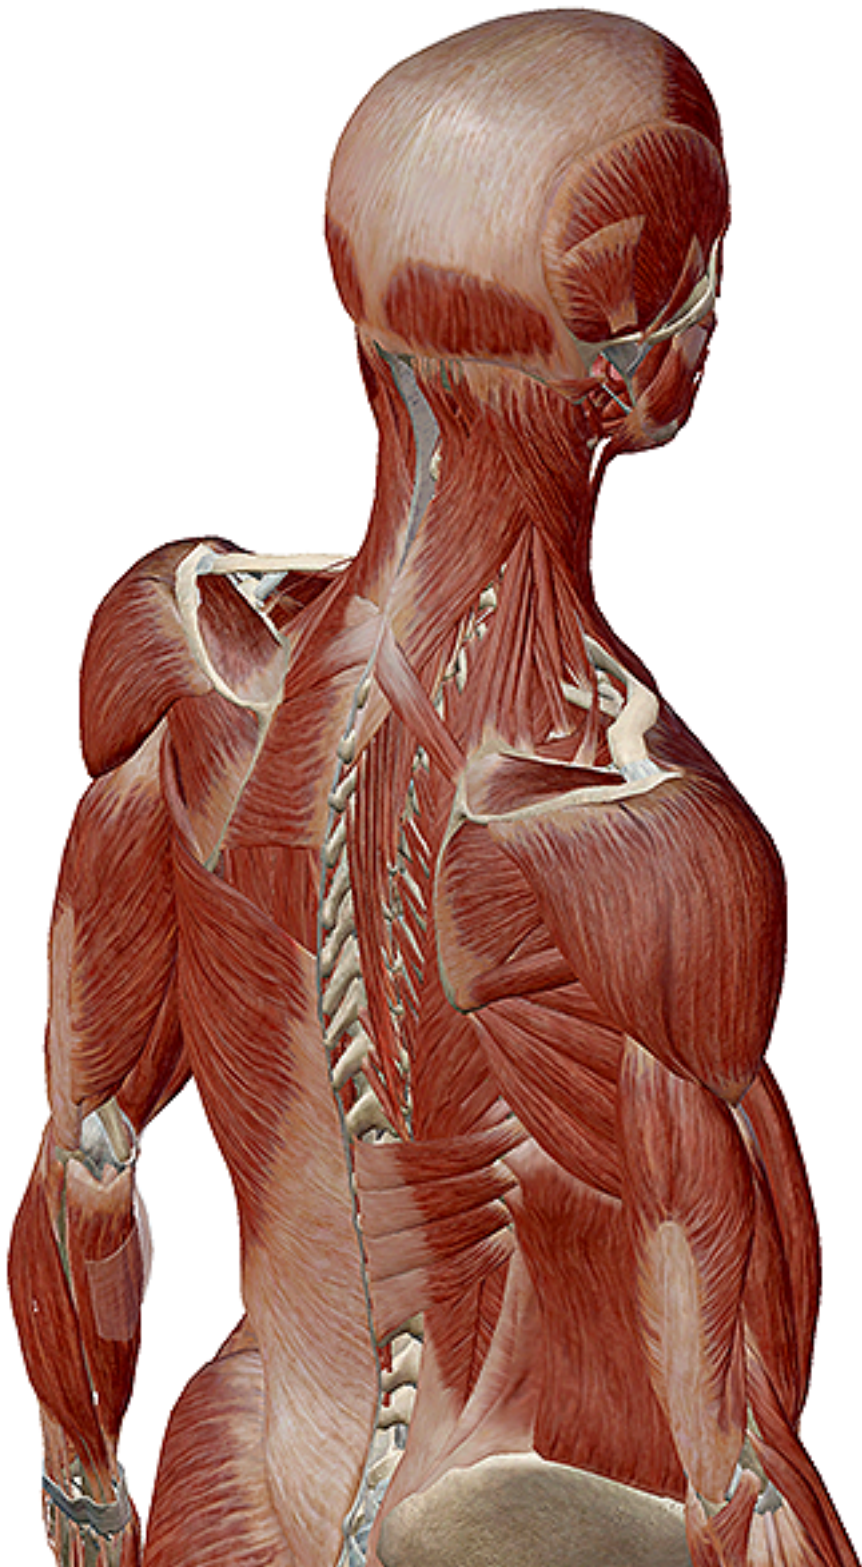

These brain structures regulate body movements by processing sensory and motor information from the **cerebral cortex**.

The **lymph nodes** of the lymphatic system filter foreign particles from **lymph**, an important bodily fluid.

As lymph passes through, the nodes add **lymphocytes** to it; these cells identify and kill pathogens throughout the body.

**Factoid:** Swollen lymph nodes are used to diagnose certain infections and diseases.

Share this slideshow!

[www.visiblebody.com](http://www.visiblebody.com)

The **muscles of the spine** are an intricate network that stabilize the head, neck, spine, and thoracic cage.

# The **lungs** of the body are asymmetrical.

The left lung is more concave than the right, as the heart fits right into it.

**Factoid:** The surface area of the lungs is 70 m<sup>2</sup>. That's the size of a singles tennis court!